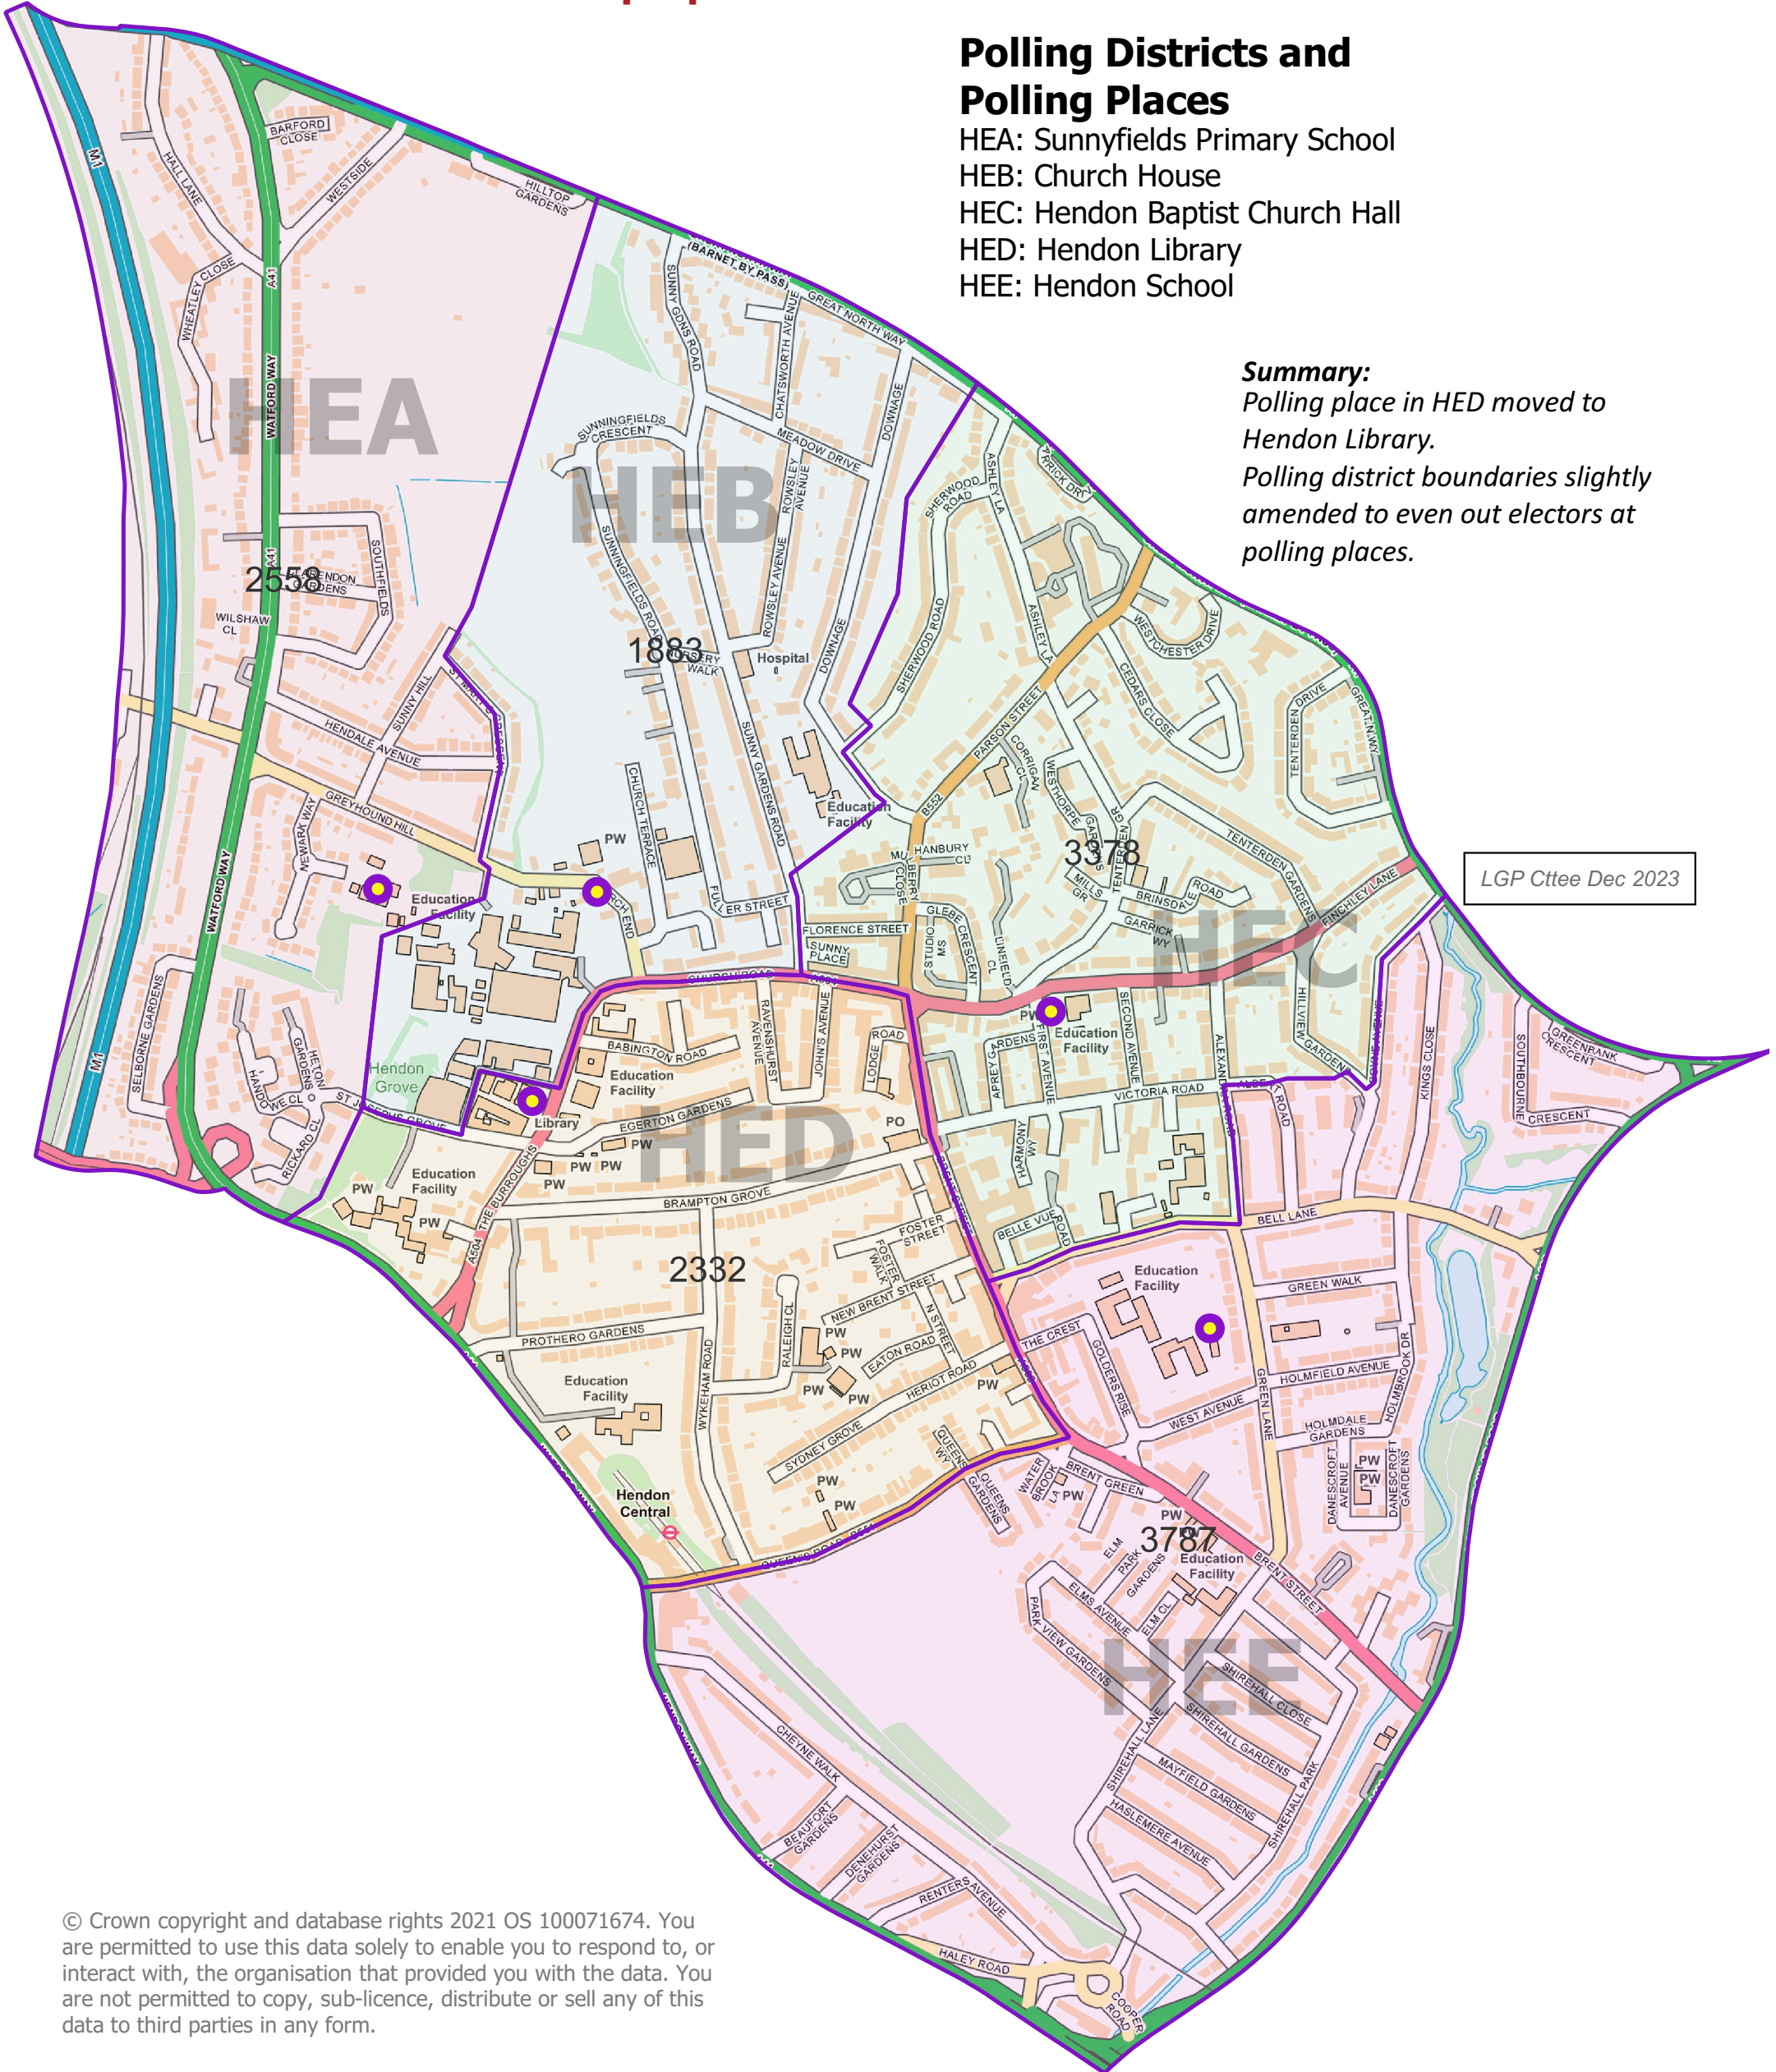

London Borough of Barnet Hendon Ward

proposed 1 Dec 2023

Polling Districts and Polling Places

- HEA: Sunnyfields Primary School
- HEB: Church House
- HEC: Hendon Baptist Church Hall
- HED: Hendon Library
- HEE: Hendon School

Summary:

Polling place in HED moved to Hendon Library.
Polling district boundaries slightly amended to even out electors at polling places.

LGP Cttee Dec 2023

© Crown copyright and database rights 2021 OS 100071674. You are permitted to use this data solely to enable you to respond to, or interact with, the organisation that provided you with the data. You are not permitted to copy, sub-licence, distribute or sell any of this data to third parties in any form.